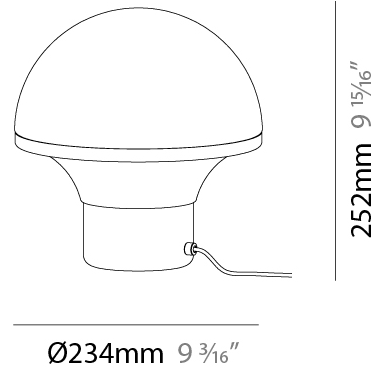

GEYSER PORTABLE

D94039

base number

1. To build a product code in our configurator select the specify button on the base model # product page
2. To build a manual product code on this datasheet choose from the options listed below in blue font and add the suffix to the base model #

GENERAL

Series: Geysler
Brand: Milan
Division: Design
Mounting Type: Portable
Mounting Location: Table
Subcategory: Table

PHYSICAL

Shape: Abstract
Diameter (mm): 234
Diameter (in): 9 ³/₁₆"
Height (mm): 252
Height (in): 9 ¹⁵/₁₆"
Light Distribution: Omnidirectional
Weight (kg): 4.1
Weight (lbs): 8.999
Diffuser: Satin Opal Acid-Etched Blown Glass
Fixture Finish: BLK
Fixture Material: Stainless Steel
Upon Request: Bolt Down

ELECTRICAL

Number of Lamps: 1
Lamp Type: LED Retrofit
Lamp Shape: A19
Bulb Included: Bulb Not Included
Total Output Wattage (W): 9
Max. Wattage Per Lamp (W): 9
Lamp Base: E26
Dimming: 5-Step Touch Dimming
Input Voltage (V): 120
Upon Request: 277Vac / GU24

LED

OPTICAL

RATINGS AND CERTIFICATIONS

Certified By: CSA Certified to UL and CSA Standards
IP rating: IP20